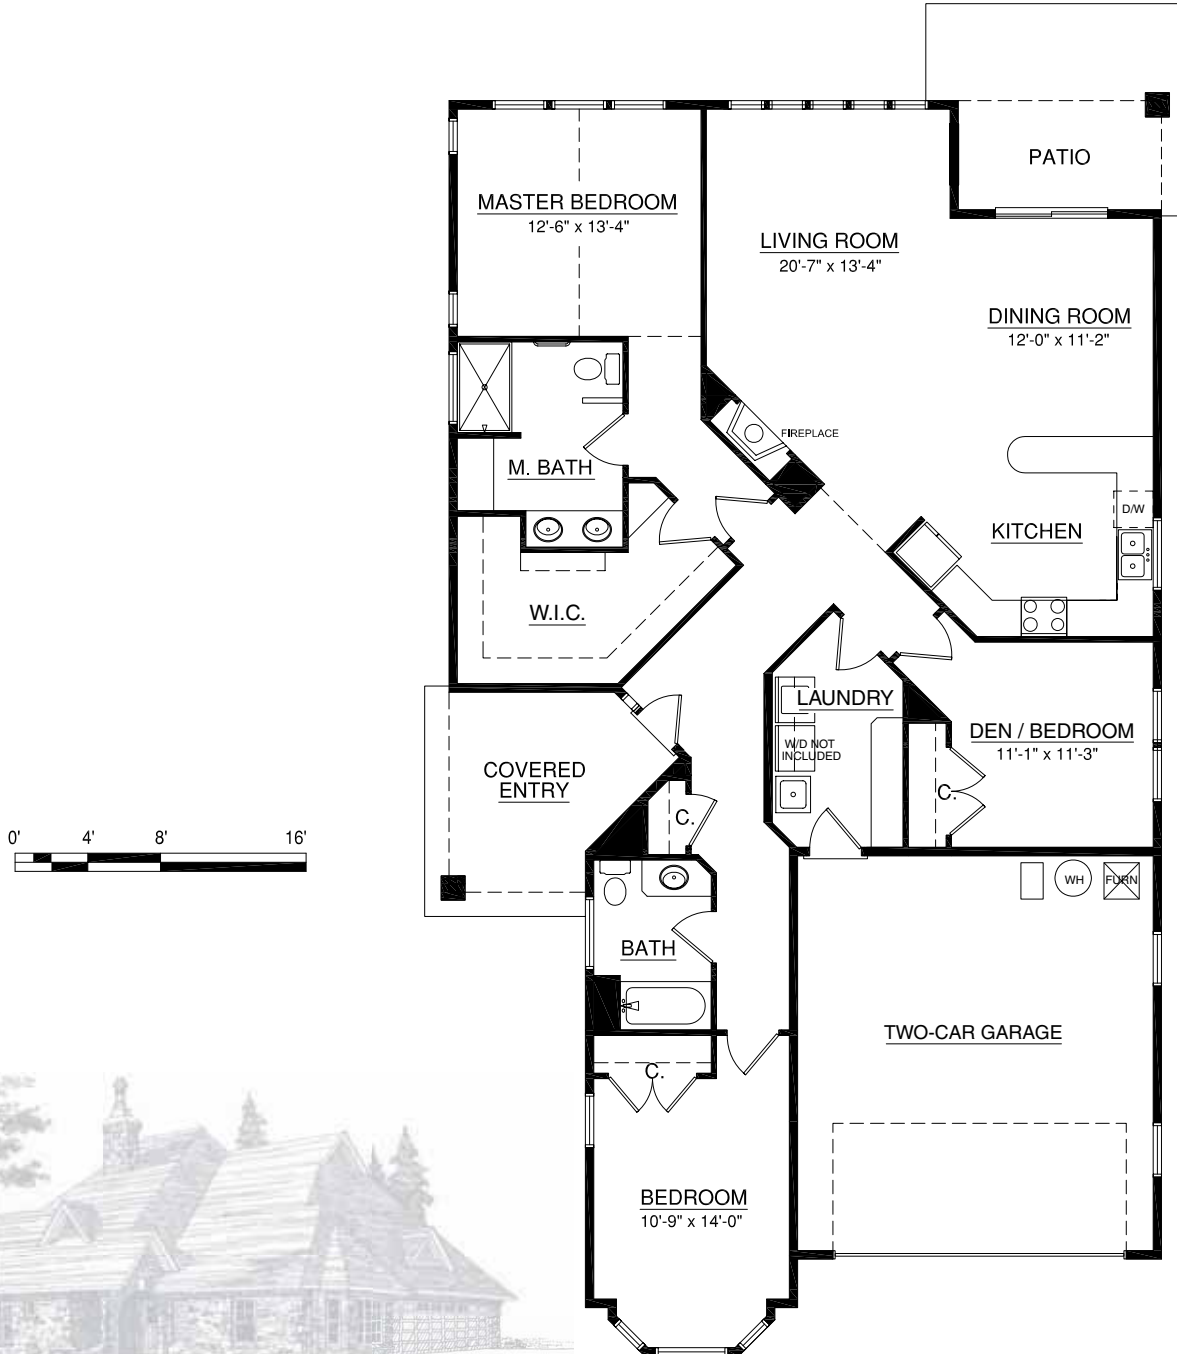

Homes

The Wenatchee

Active Adult Neighborhood

Living Area 1,774 sq. ft. | Garage 440 sq. ft.
3 Bedroom | 2 Bath

A Touchmark® community
Est. 1980

For illustration purposes only. Square footage, actual room sizes, and features may vary. See construction documents.