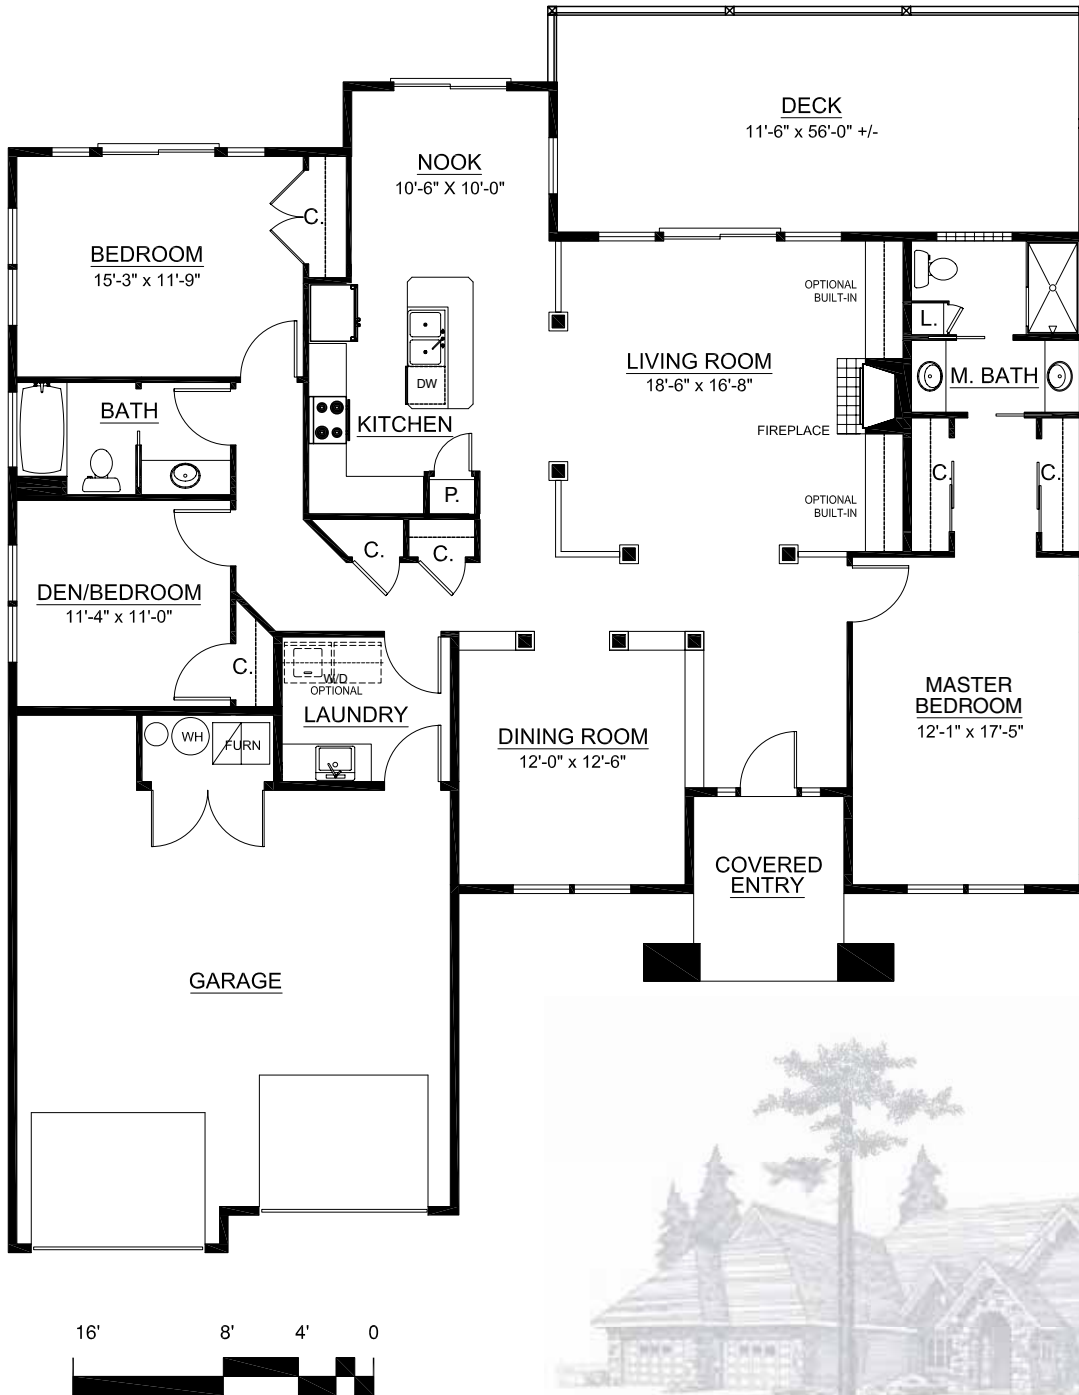

Homes

The Pend Oreille

Active Adult Neighborhood

Living Area 1,969 sq. ft. | Garage 620 sq. ft.
3 Bedroom | 2 Bath

A Touchmark® community
Est. 1980

For illustration purposes only. Square footage, actual room sizes, and features may vary. See construction documents.