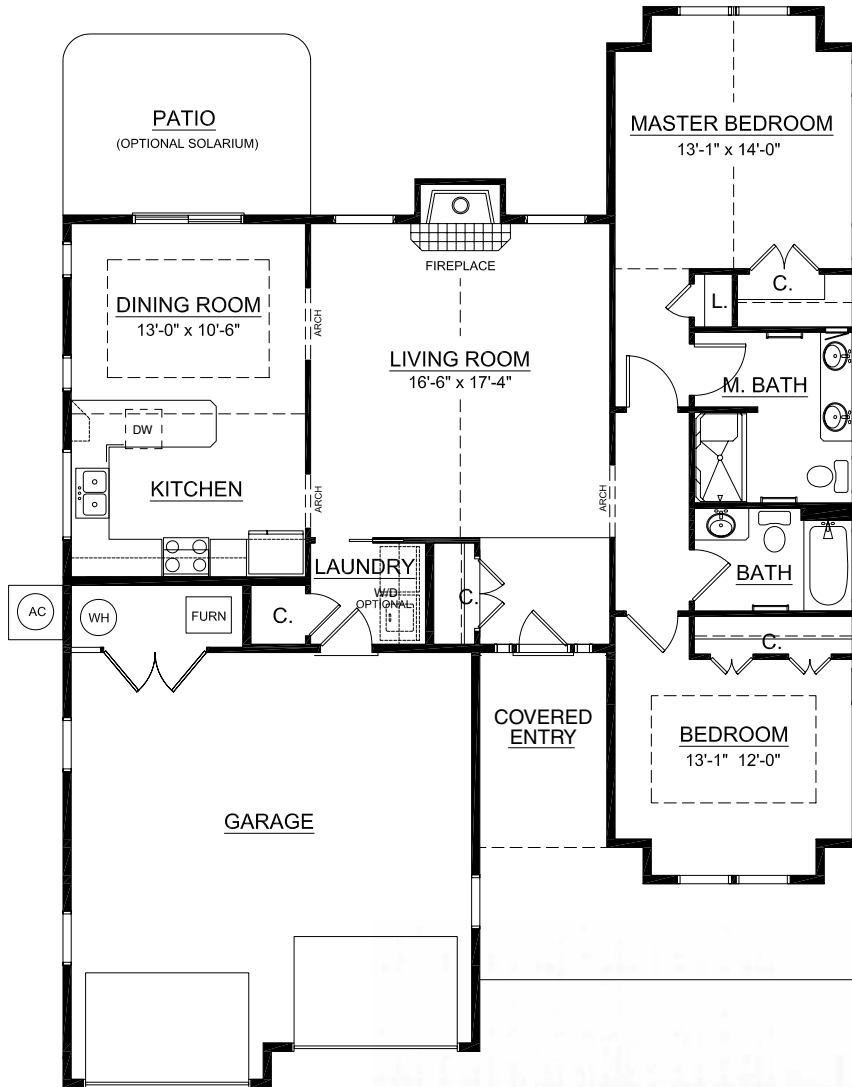

## The Palouse

Active Adult Neighborhood

Living Area 1,346 sq. ft. | Garage 578 sq. ft.  
2 Bedroom | 2 Bath

A Touchmark® community  
Est. 1980

For illustration purposes only. Square footage, actual room sizes, and features may vary. See construction documents.