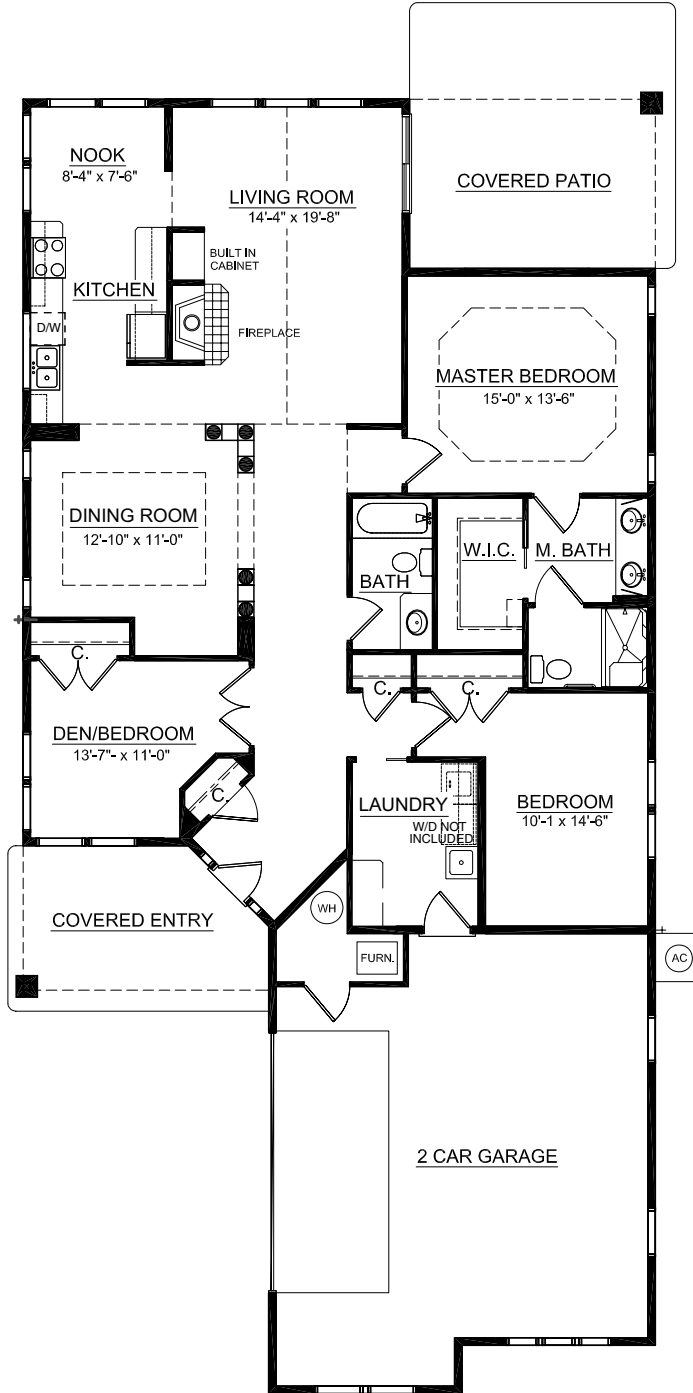

## The Columbia

Active Adult Neighborhood

Living Area 1,834 sq. ft. | Garage 619 sq. ft.  
3 Bedroom | 2 Bath

A Touchmark® community  
Est. 1980

For illustration purposes only. Square footage, actual room sizes, and features may vary. See construction documents.