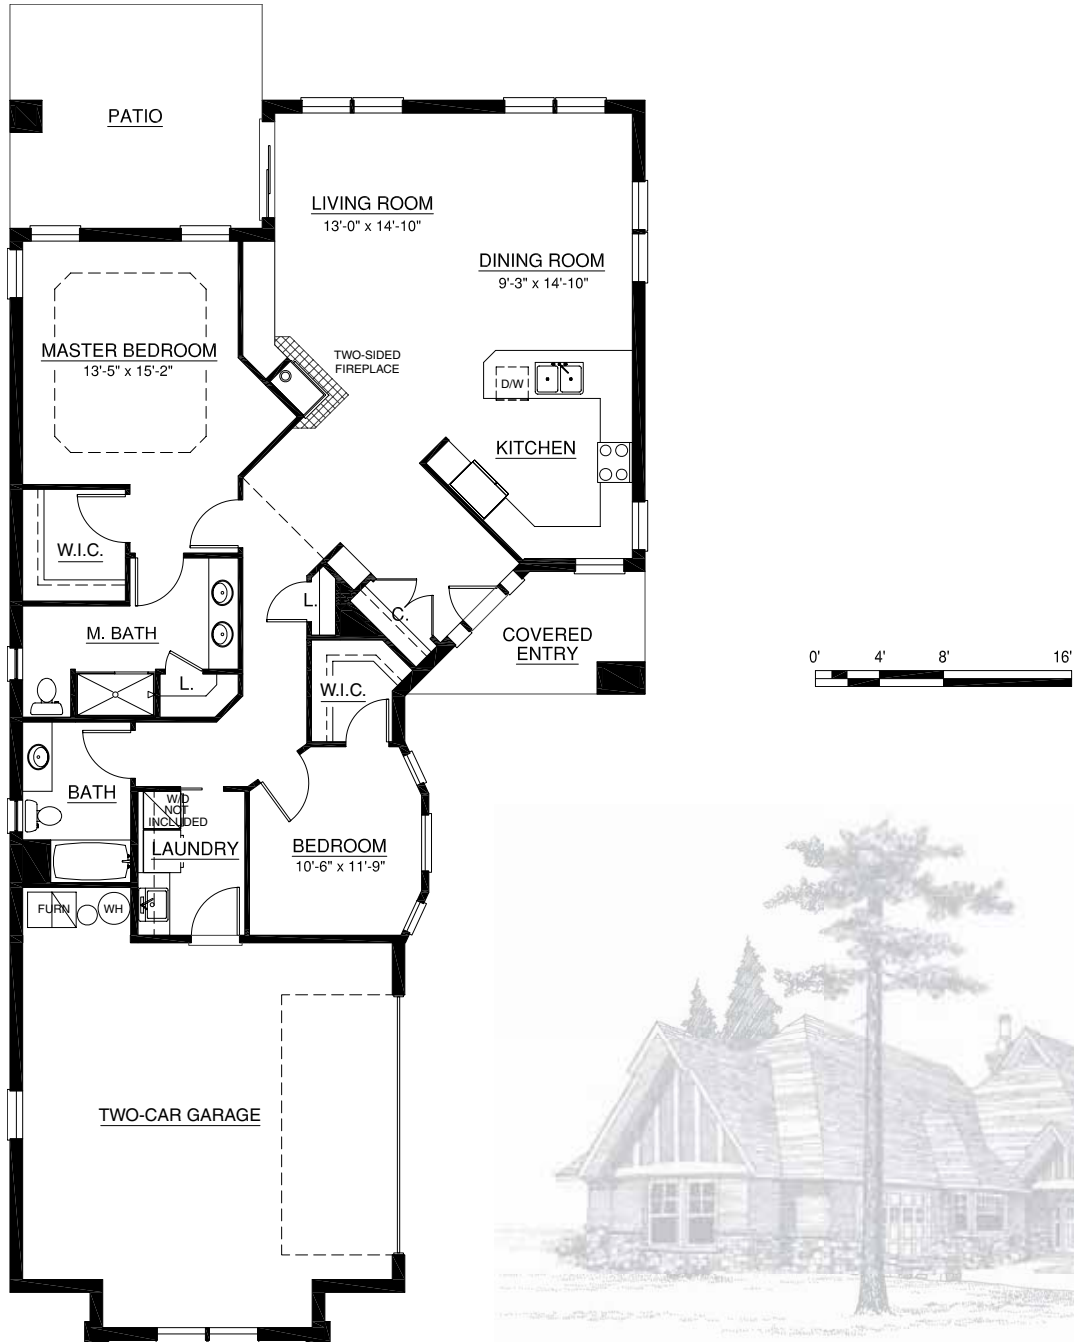

## The Coeur d'Alene

Active Adult Neighborhood

Living Area 1,582 sq. ft. | Garage 583 sq. ft.  
2 Bedroom | 2 Bath

A Touchmark® community  
Est. 1980

For illustration purposes only. Square footage, actual room sizes, and features may vary. See construction documents.