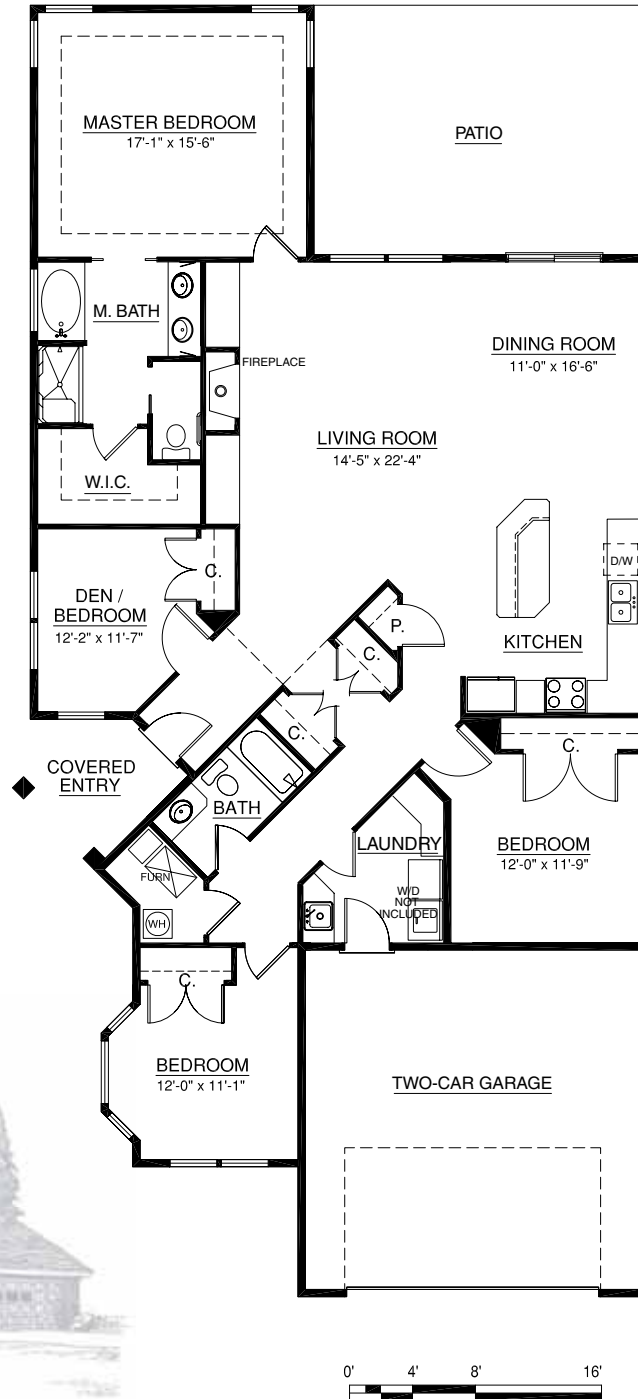

Homes

The Chelan

Active Adult Neighborhood

Living Area 2,078 sq. ft. | Garage 481 sq. ft.
4 Bedroom | 2 Bath

A Touchmark® community
Est. 1980

For illustration purposes only. Square footage, actual room sizes, and features may vary. See construction documents.