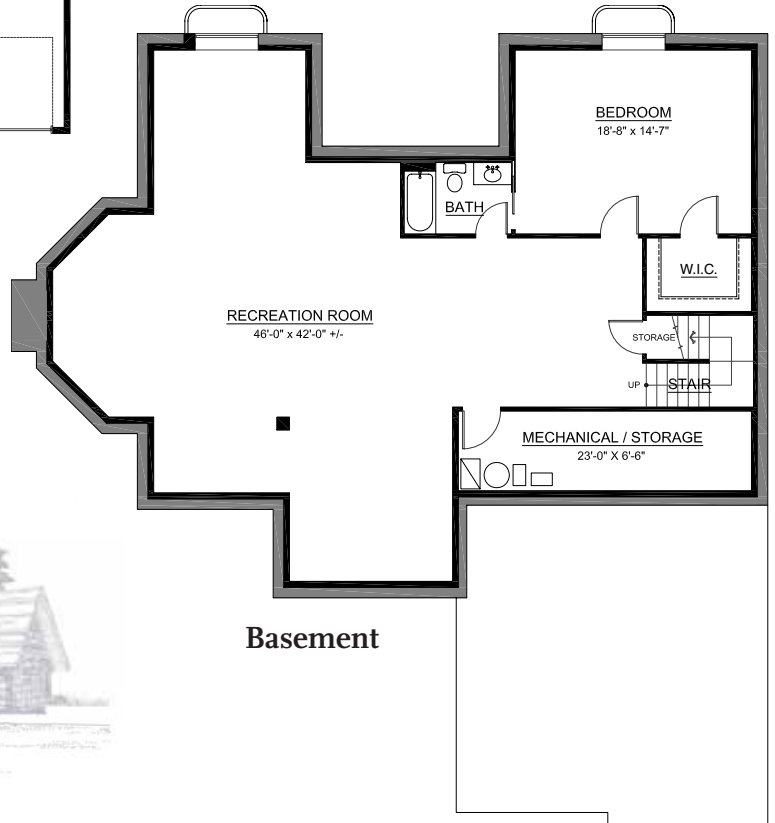

## The Cascade with Basement

Active Adult Neighborhood

Living Area 3,633 sq. ft. | Garage 585 sq. ft.  
3 Bedroom | 3 Bath

A Touchmark® community  
Est. 1980

For illustration purposes only. Square footage, actual room sizes, and features may vary. See construction documents.