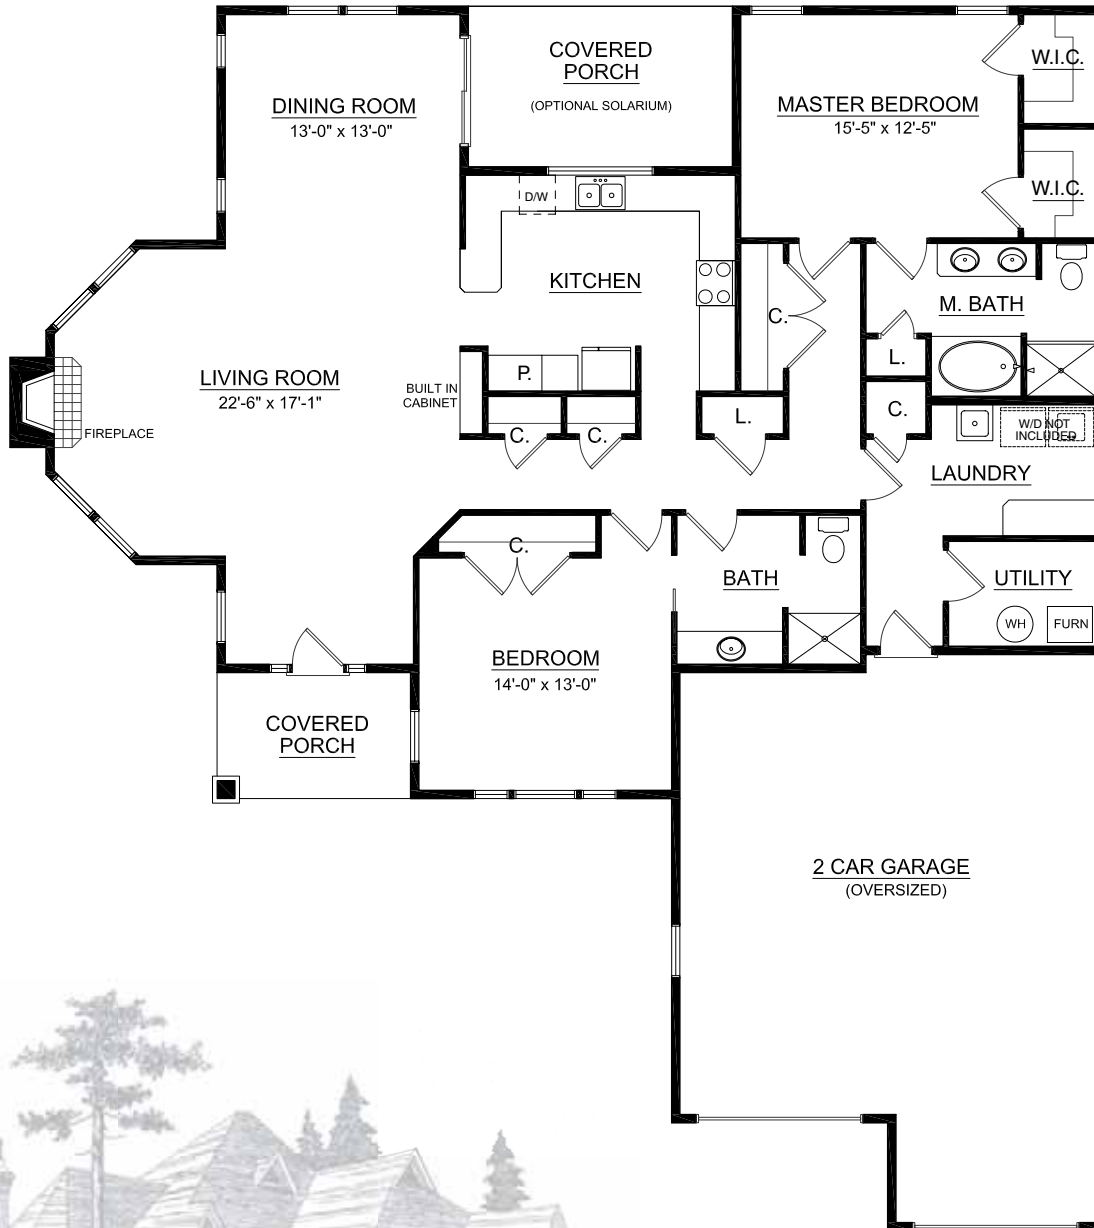

Homes

The Cascade

Active Adult Neighborhood

Living Area 2,069 sq. ft. | Garage 682 sq. ft.
2 Bedroom | 2 Bath

A Touchmark® community
Est. 1980

For illustration purposes only. Square footage, actual room sizes, and features may vary. See construction documents.