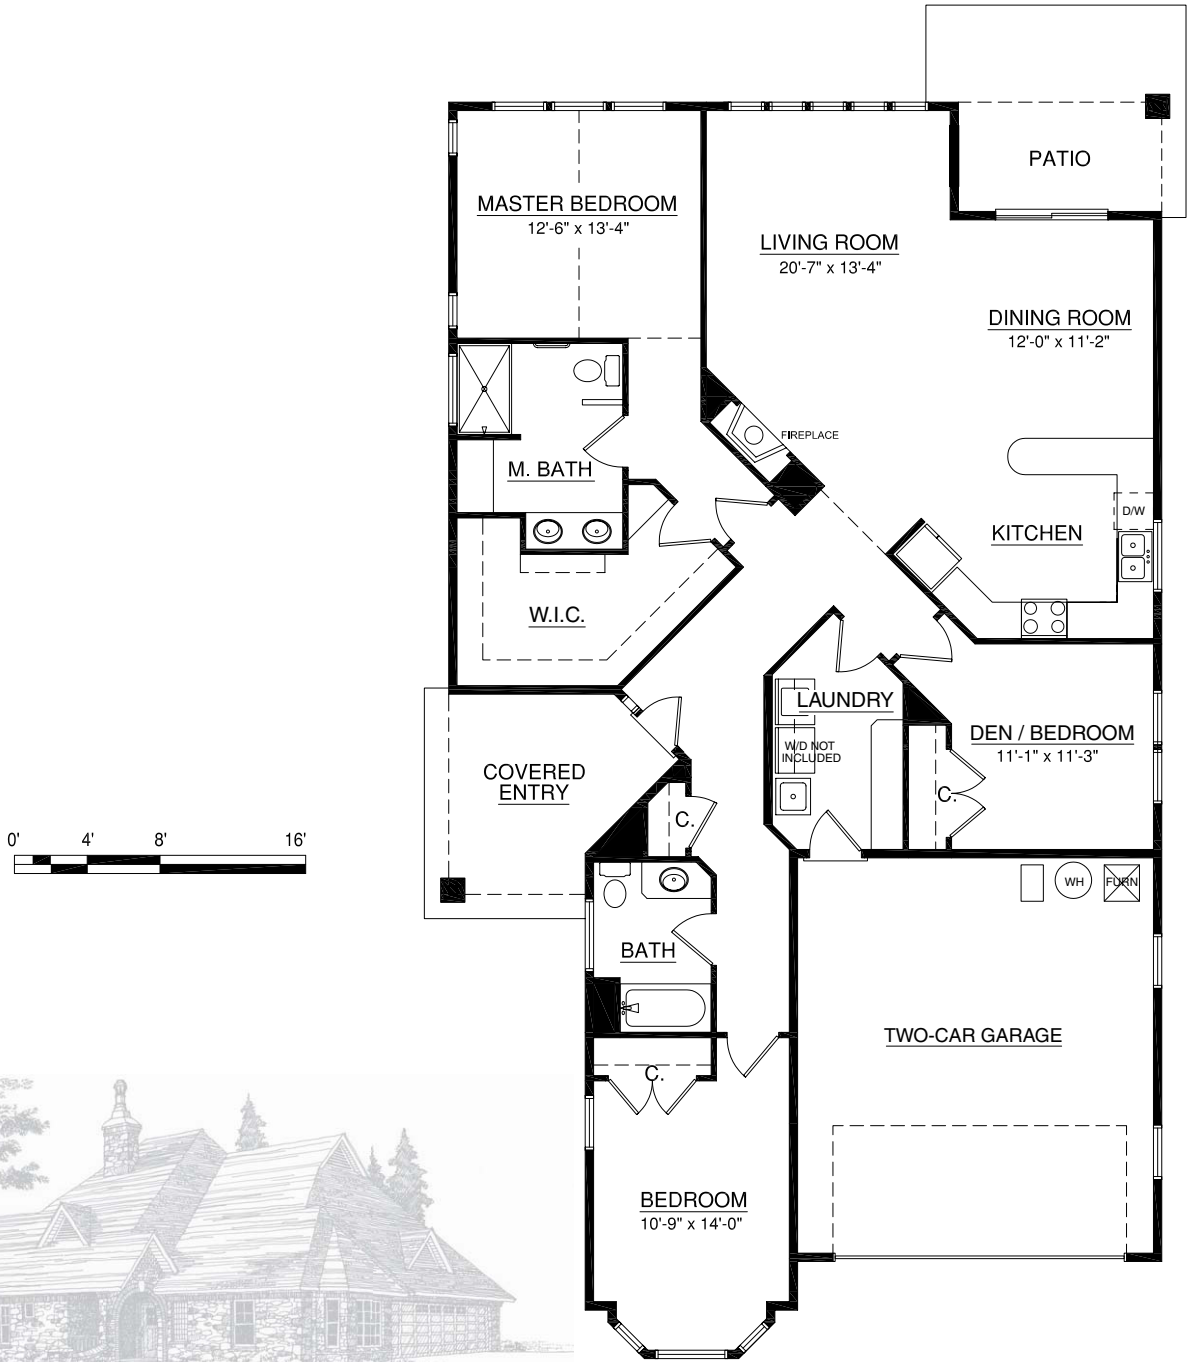

Single-family Home

The Wenatchee

Main 1,774 sq. ft.

Garage 440 sq. ft.

3 Bedroom | 2 Bath

TOUCHMARK AT GRAPETREE

126483 TGT005 Rev. 01/12

2620 S Grapetree Drive • Spokane, WA 99203 • 509-321-8321 • Touchmark.com

For illustration purposes only. Square footage, actual room sizes, and features may vary. See construction documents.

© 2012 Touchmark Living Centers, Inc., all rights reserved