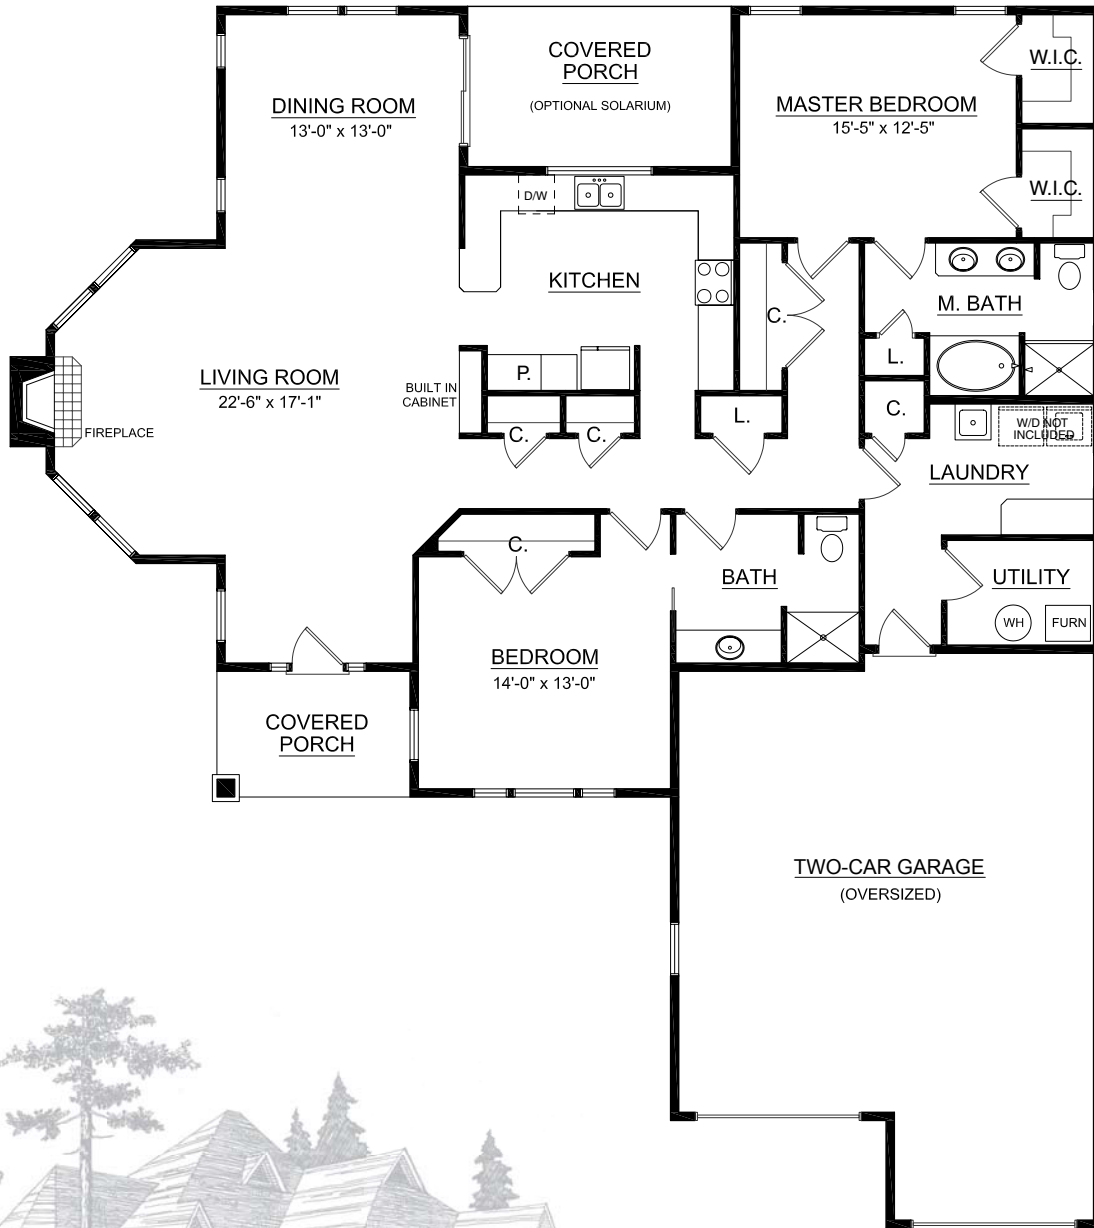

Single-family Home

The Cascade

Main 2,069 sq. ft.

Garage 682 sq. ft

2 Bedroom | 2 Bath

TOUCHMARK AT GRAPETREE

126483 TGT005 Rev. 01/12

2620 S Grapetree Drive • Spokane, WA 99203 • 509-321-8321 • Touchmark.com

For illustration purposes only. Square footage, actual room sizes, and features may vary. See construction documents.

© 2012 Touchmark Living Centers, Inc., all rights reserved