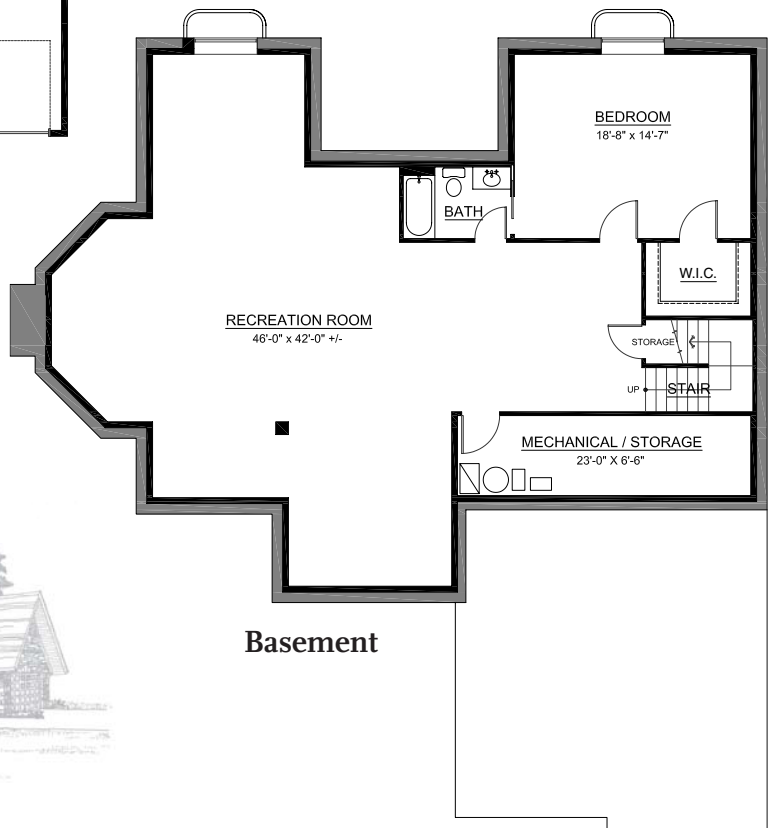

Single-family Home

The Cascade with basement

Main 3,633 sq. ft.

Garage 585 sq. ft

3 Bedroom | 3 Bath

TOUCHMARK AT GRAPETREE

126483 TGT005 Rev. 01/12

2620 S Grapetree Drive • Spokane, WA 99203 • 509-321-8321 • Touchmark.com

For illustration purposes only. Square footage, actual room sizes, and features may vary. See construction documents.

© 2012 Touchmark Living Centers, Inc., all rights reserved